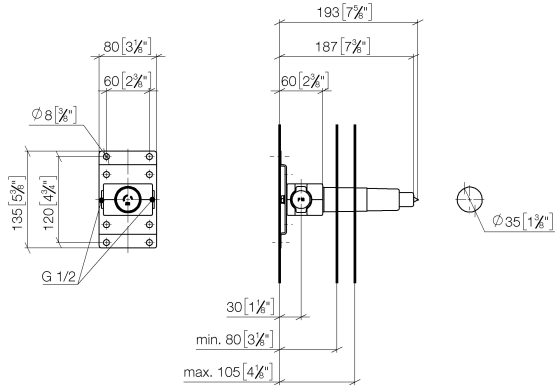

Concealed wall mounting -

35 050 970 90

- red brass, lead-free
- 2x female thread 1/2" connections
- dust cover
- anti-water packing
- soundproofing

Required miscellaneous

Drybox Concealed thermostat - XS-09 0728
 • Overflow is part of the scope of delivery.

Recommended miscellaneous

Extension 25 mm - 12 055 970 90

Recommended miscellaneous

Rosette - Chrome 12 720 980-00
 • with angular rosette

Recommended miscellaneous

Rosette - Chrome 12 720 660-00
 • with round rosette

Concealed wall mounting -

35 050 970 90

mm [inches]

Flow rate chart

Certificates

DVGW_DW-6512DN0126. WRAS_2101043. WRAS_2011027.

Concealed wall mounting -

35 050 970 90