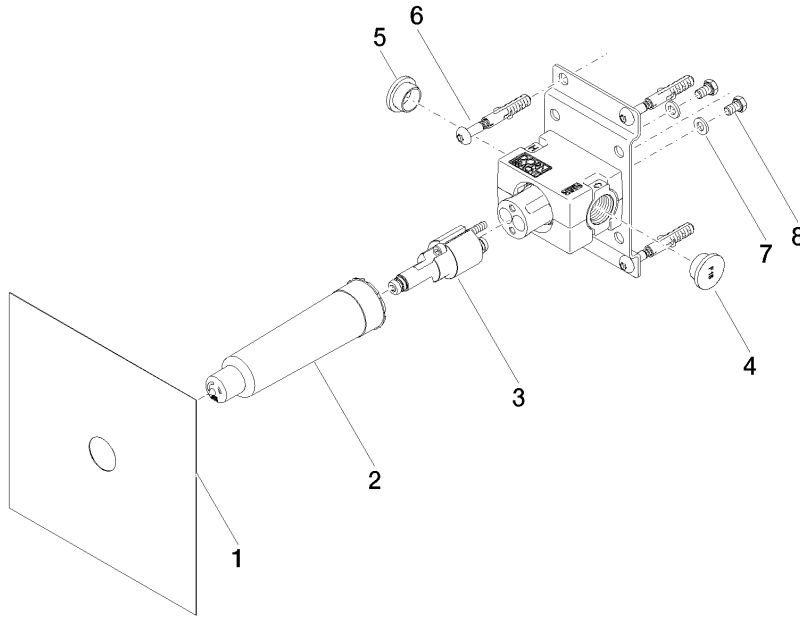

Concealed wall mounting -

35 050 970 90

- red brass, lead-free
- 2x female thread 1/2" connections
- dust cover
- anti-water packing
- soundproofing

Required miscellaneous

Drybox Concealed thermostat - XS-09 0728
 • Overflow is part of the scope of delivery.

Concealed wall mounting -

35 050 970 90

mm [inches]

Flow rate chart

Certificates

DVGW_DW-6512DN0126. WRAS_2101043. WRAS_2011027.

Concealed wall mounting -

35 050 970 90

Spare parts list

No.	Item Number	Name	Quantity used	Delivery time
1	04 14 03 072 01 90	gasket kit	1	2
2	09 21 02 173 90	cap	1	2
3	90 31 20 116 00 90	plug	1	2
4	09 31 20 094 90	plug	1	2
5	09 31 20 093 90	plug	1	2
6	04 30 31 024 01 90	fixing set	2	2
7	09 30 11 144 90	disc	2	2
8	09 30 30 049 90	screw	2	2